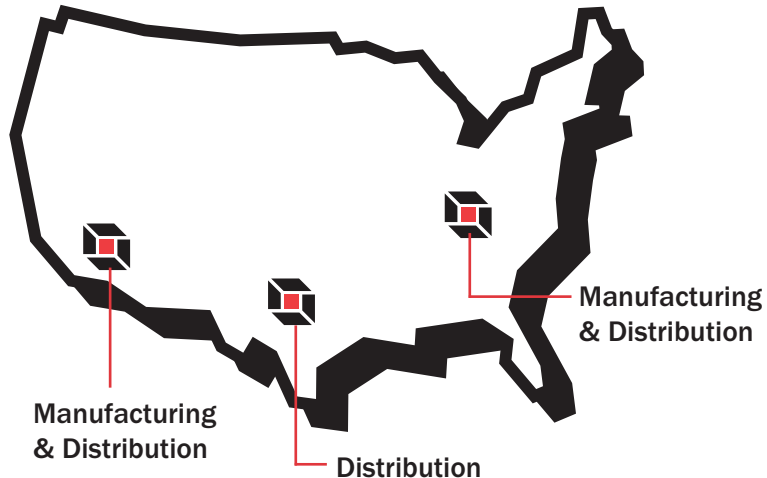

Western Pacific Storage Solutions

**Western Pacific
Storage Solutions**

Online Support

www.wpss.com

customerservice@wpss.com

Manufacturing Centers

West Coast

300 East Arrow Highway
San Dimas, California 91773

800.732.9777 phone
909.451.0303 phone
800.588.6773 fax

Midwest

2008 Cypress Street
Paris, Kentucky 40361

859.987.2724 phone
800.811.9187 phone
859.987.3226 fax

Distribution Centers

West Coast

300 East Arrow Highway
San Dimas, California 91773

800.732.9777 phone
909.451.0303 phone
800.588.6773 fax

Southwest

1800 10th Street, Suite 200
Plano, Texas 75074

972.633.2448 phone
800.270.0427 phone
972.578.5034 fax

Midwest

2008 Cypress Street
Paris, Kentucky 40361

859.987.2724 phone
800.811.9187 phone
859.987.3226 fax

Represented by

Western Pacific Storage Solutions is proud that its manufacturing processes create jobs for 100+ documented American workers.

5-17-2.5M