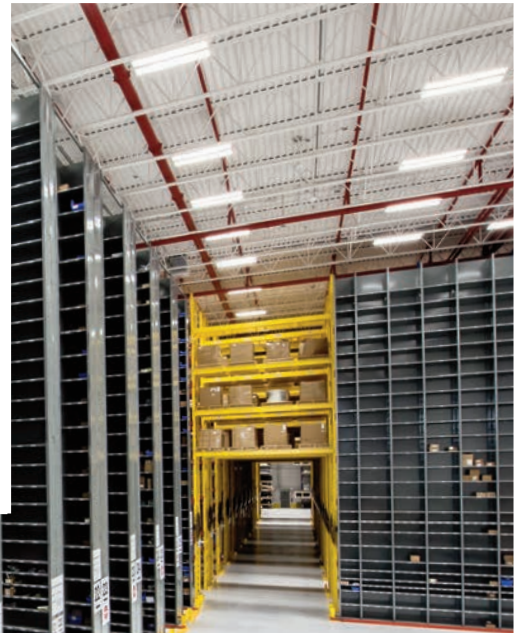

Western Pacific Storage Solutions

SERVING THE SMARTEST LINKS IN THE SUPPLY CHAIN™

DELUXE
The Original Box Shelf

**INDUSTRIAL
STRUCTURES**
Unique Bidirectional Frame

Pacific
Compression Clip Shelving

RiveTier®
The Original Boltless Shelving

We Have The Storage Solution for You

RiveTier®
The Original Boltless Shelving

RiveTier® Systems maximize existing square footage economically – all shelving can be disassembled with ease, transported, and recombined to create extra storage where needed.

- Installation costs are 30-40% lower than bolted shelving because rapid effortless assembly requires much less time
- 14 Gauge Steel Tough and Versatile - RiveTier® systems can handle long spans and low-profiles. Heavy-duty posts for catwalk applications. Completely freestanding
- Four-sided Access - No sway or cross bracing means employees have four-side access to product. Completely freestanding